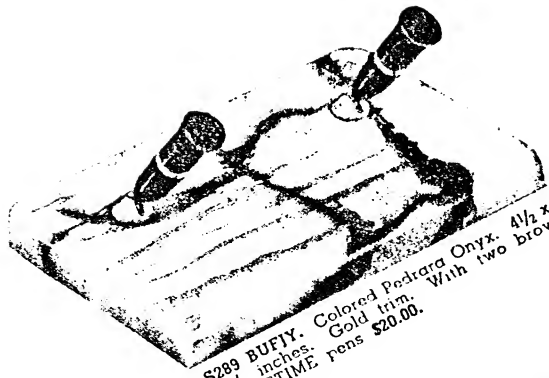

S289 BUFIY. Colored Pedrara Onyx. 4 1/2 x 7 1/2 inches. Gold trim. With two brown LIFETIME pens $20.00.